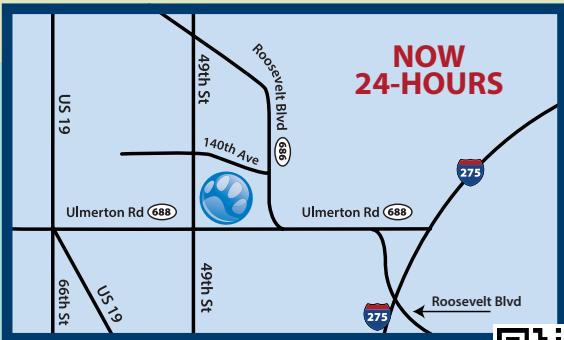

# FIND US IN TAMPA

Located off Busch Blvd, 0.8 miles East of Dale Mabry Highway

## FROM VETERANS EXPRESSWAY

Exit 9, Gunn HWY to the east 4.5 miles.  
Continue on Busch Blvd 0.7 miles.  
Right on Twin Lakes Blvd.  
First left into parking lot.

**bluepearl**<sup>®</sup>

specialty + emergency  
medicine for pets

# IN CLEARWATER

Located on Ulmerton Rd between FL-686 overpass and 49th St

## FROM US 19

Take Ulmerton Rd (FL-688 E) east 1.5 miles.  
Drive past the hospital on the left (no left turn).  
U-turn at 40th St.