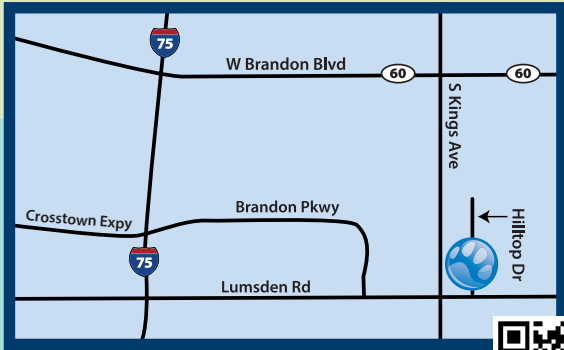

IN BRANDON

FROM I-75

Take exit 257 (HWY 60) east 2.7 miles.
Right on S Kings Ave for 0.9 miles.
Left on Lumsden Rd. First left on Hilltop Dr.
Left on Lumsden Professional Ct.

607 Lumsden Professional Court, Brandon FL 33511
813.571.3303 | bluepearlvvet.com